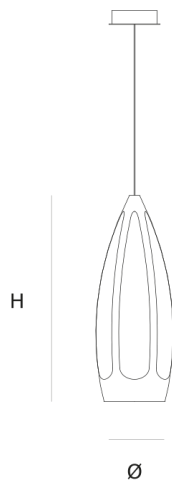

## ABOUT COMPASS BIG

### SUSPENSION by Jos Muller

Compass will lead the light in the right direction. The name refers to the shape obtained by an imaginary cross-section of the structure. The cast aluminium fixture is specially designed for led. Polished aluminium with rough incisions where the skin of the cast is visible. The led is covered with an opal disk to have a very wide diffused light

#### DIMENSIONS

Ø 13 cm 5.1 inch  
H 36 cm 14.2 inch

#### CANOPY

Ø 17 cm 6.7 inch  
H 5 cm 2 inch